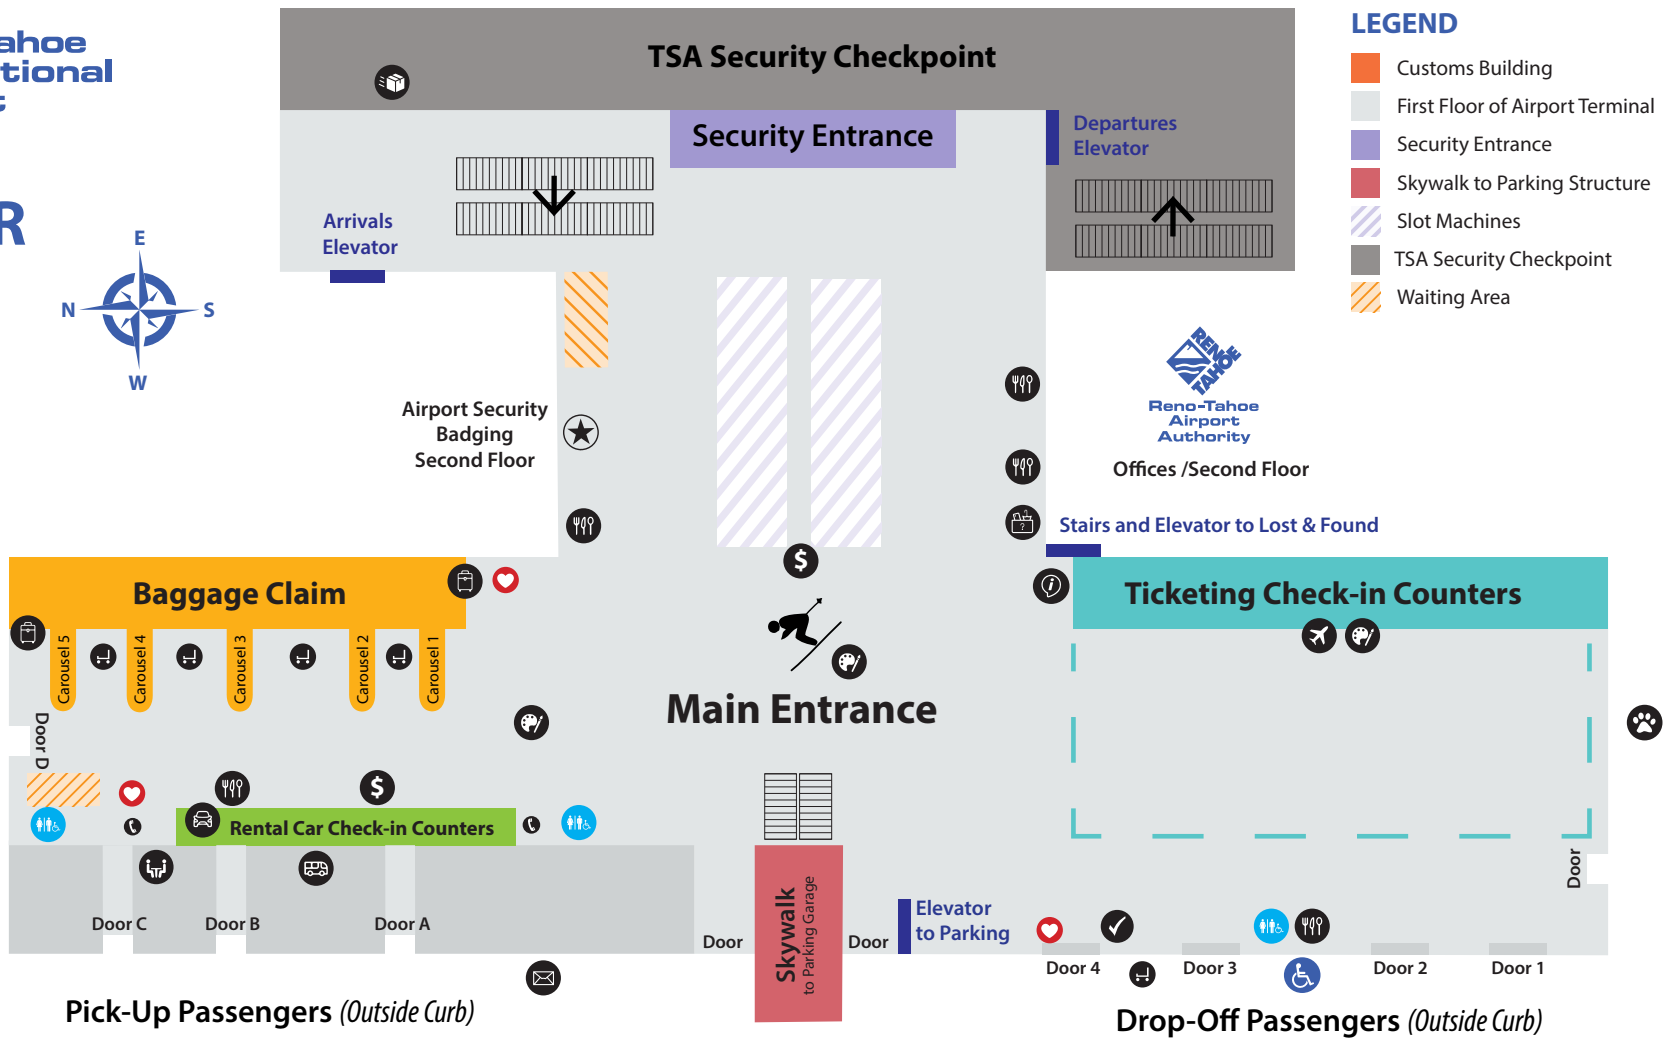

Reno-Tahoe International Airport

FIRST FLOOR

Terminal Map is not to scale

www.renoairport.com

f @renoairport

LEGEND

- Customs Building
- First Floor of Airport Terminal
- Security Entrance
- Skywalk to Parking Structure
- Slot Machines
- TSA Security Checkpoint
- Waiting Area

Customs Building

Ground Transportation

Pick-Up Passengers (Outside Curb)

Drop-Off Passengers (Outside Curb)

PASSENGER SERVICES

- Airport Mailers
- ATM
- Defibrillator
- Ground Transportation Pick-up
- Information Hub
- Restroom (Companion Care)
- Rideshare Pick-up
- SmarteCarte
- Animal Relief Area
- Art
- FedEx & USPS
- House/Courtesy Phones (Free Local & 800 Calls)
- Lost & Found
- Restrooms
- River Room (Meeting Space)
- TSA PreCheck Enrollment Center
- Wheelchair Services

Ticketing Check-in Counters

- Alaska/Horizon
- Allegiant
- American
- Delta
- Frontier
- JetBlue
- Southwest
- Spirit
- Sun Country
- United
- Volaris

Baggage Claim & Offices

- Alaska
- American/US Airways
- Delta
- JetBlue
- Southwest
- United

Rental Car Check-in Counters

- Alamo
- Avis
- Budget
- Dollar
- Enterprise
- Hertz
- National
- Thrifty

Restaurants & Retail Shops

- Mari Chuy's Mexican Kitchen
- Peet's Coffee & Tea
- PGA TOUR Shop
- Silver State Marketplace
- Vending Machines