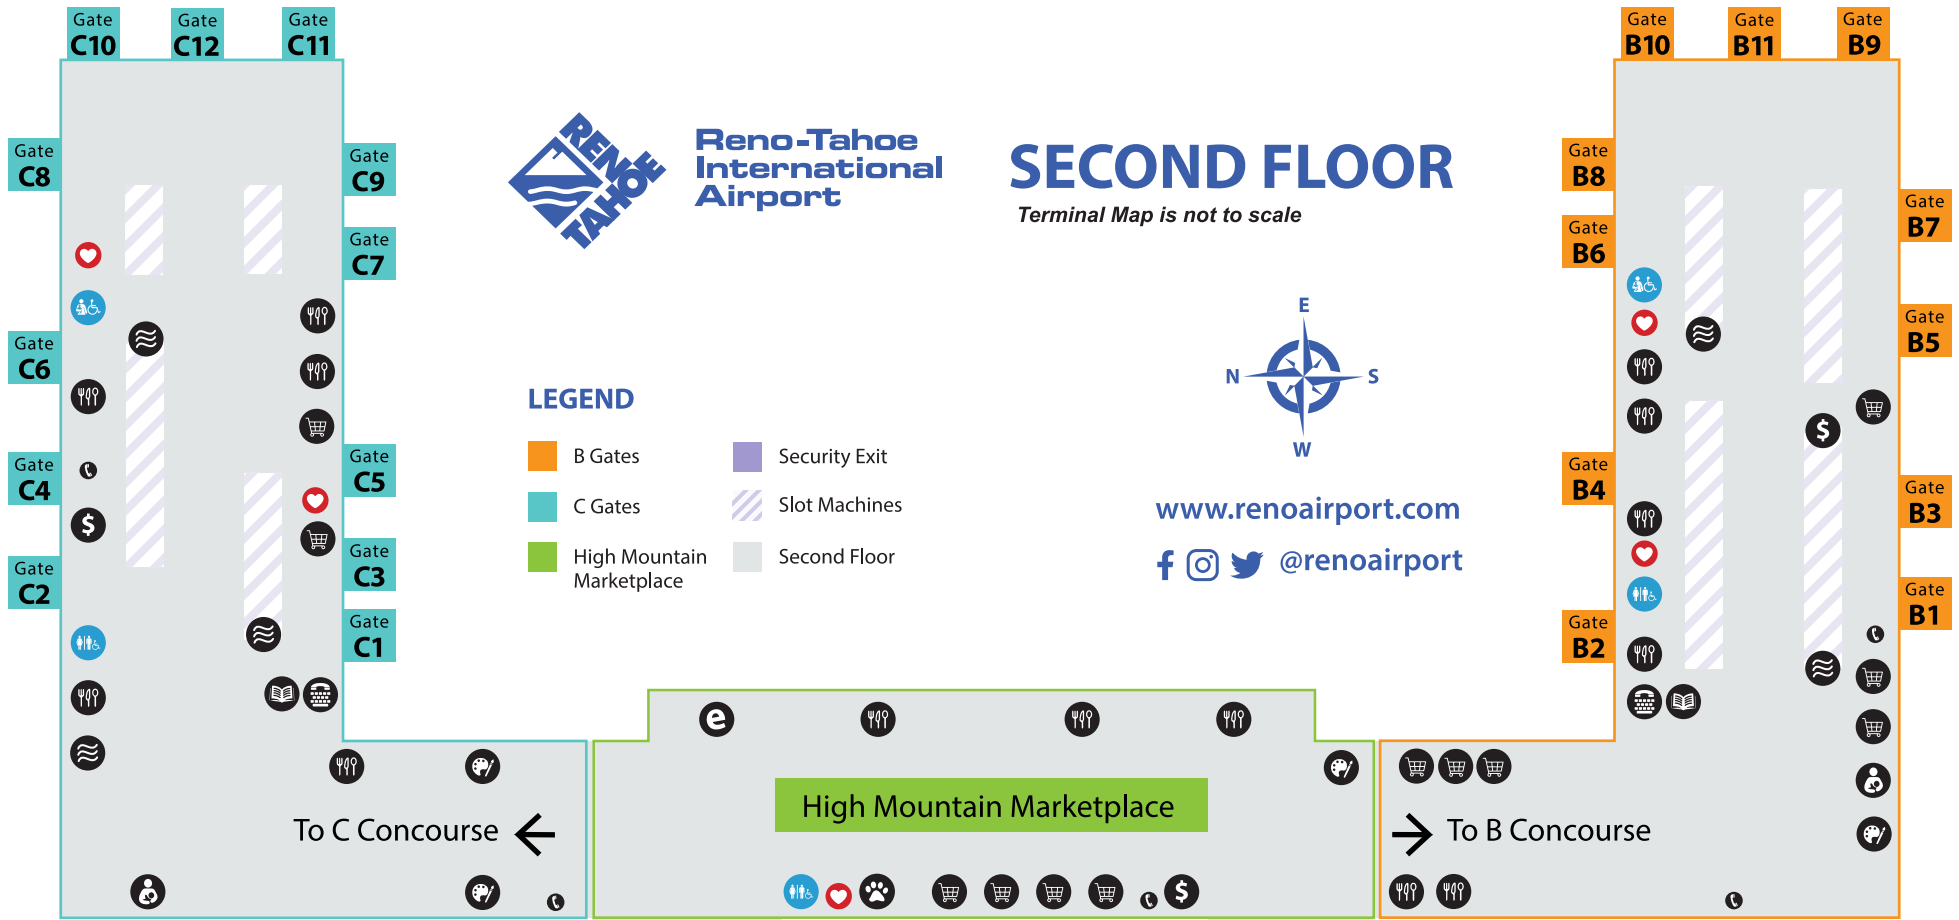

SECOND FLOOR

Terminal Map is not to scale

www.renoairport.com

[f](#) [@](#) [@renoairport](#)

LEGEND

- B Gates
- Security Exit
- C Gates
- Slot Machines
- High Mountain Marketplace
- Second Floor

C Concourse Gates C1-C12

Alaska
American
Sun Country

United
Volaris

Security Exit

Arrivals Elevator

Departures Elevator

B Concourse Gates B1-B11

Delta
JetBlue

Southwest
Spirit

C Concourse

- Food & Beverage**
Liberty Toast
Peet's Coffee
Subway
Tap & Pour
Vending Machines: Food & Drink
- Shopping**
Vending Machines: Electronics
Summit Travel

Marketplace

- Food & Beverage**
McDonald's
Peet's Coffee
Timber Ridge
- Shopping**
Brighton Collectibles
CNBC News
In Motion
No Boundaries

B Concourse

- Food & Beverage**
Peet's Coffee
Reno Drafthouse
Vending Machines: Food & Drink
Verdi Market
Vino Volo
Wild Garlic Pizza & Pub
- Shopping**
Vending Machines: Cosmetics, Electronics, Legos, Pharmacy
Plane Provisions