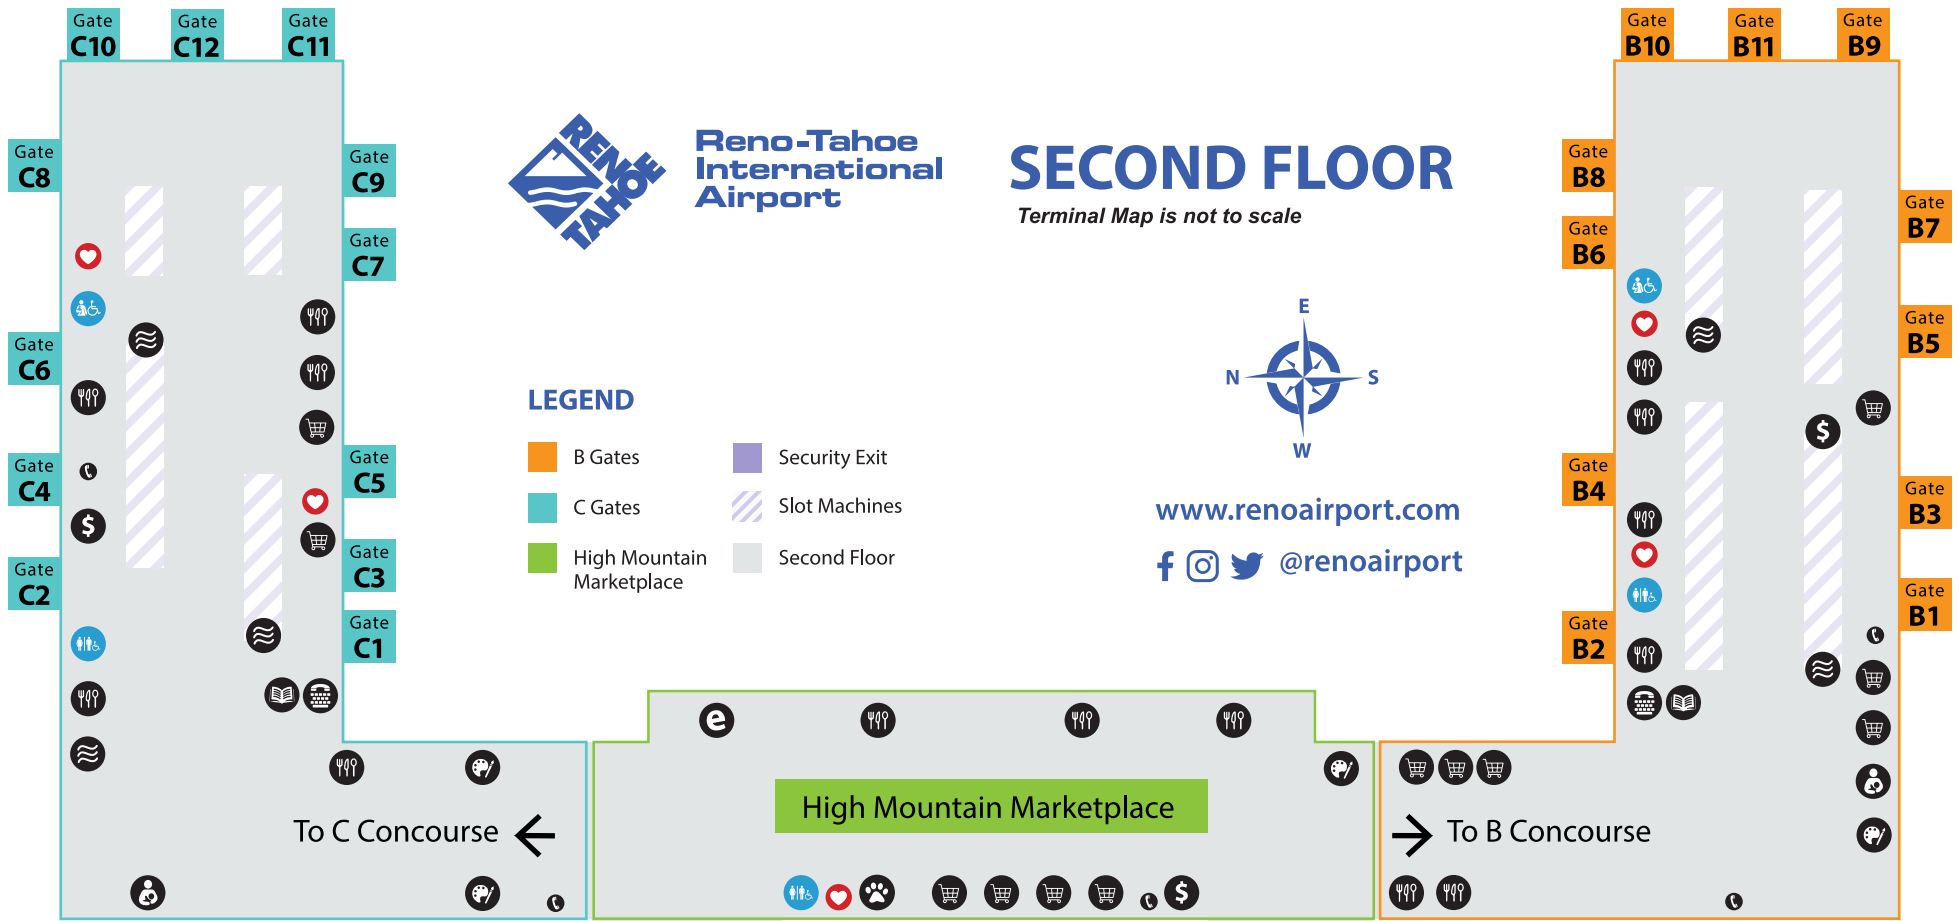

# SECOND FLOOR

Terminal Map is not to scale

[www.renoairport.com](http://www.renoairport.com)

[f](#) [@](#) [@renoairport](#)

## LEGEND

- B Gates
- C Gates
- High Mountain Marketplace
- Security Exit
- Slot Machines
- Second Floor

## C Concourse Gates C1-C12

Alaska  
American  
Sun Country

United  
Volaris

Security Exit

Arrivals Elevator

Departures  
Elevator

## B Concourse Gates B1-B11

Delta  
JetBlue

Southwest  
Spirit