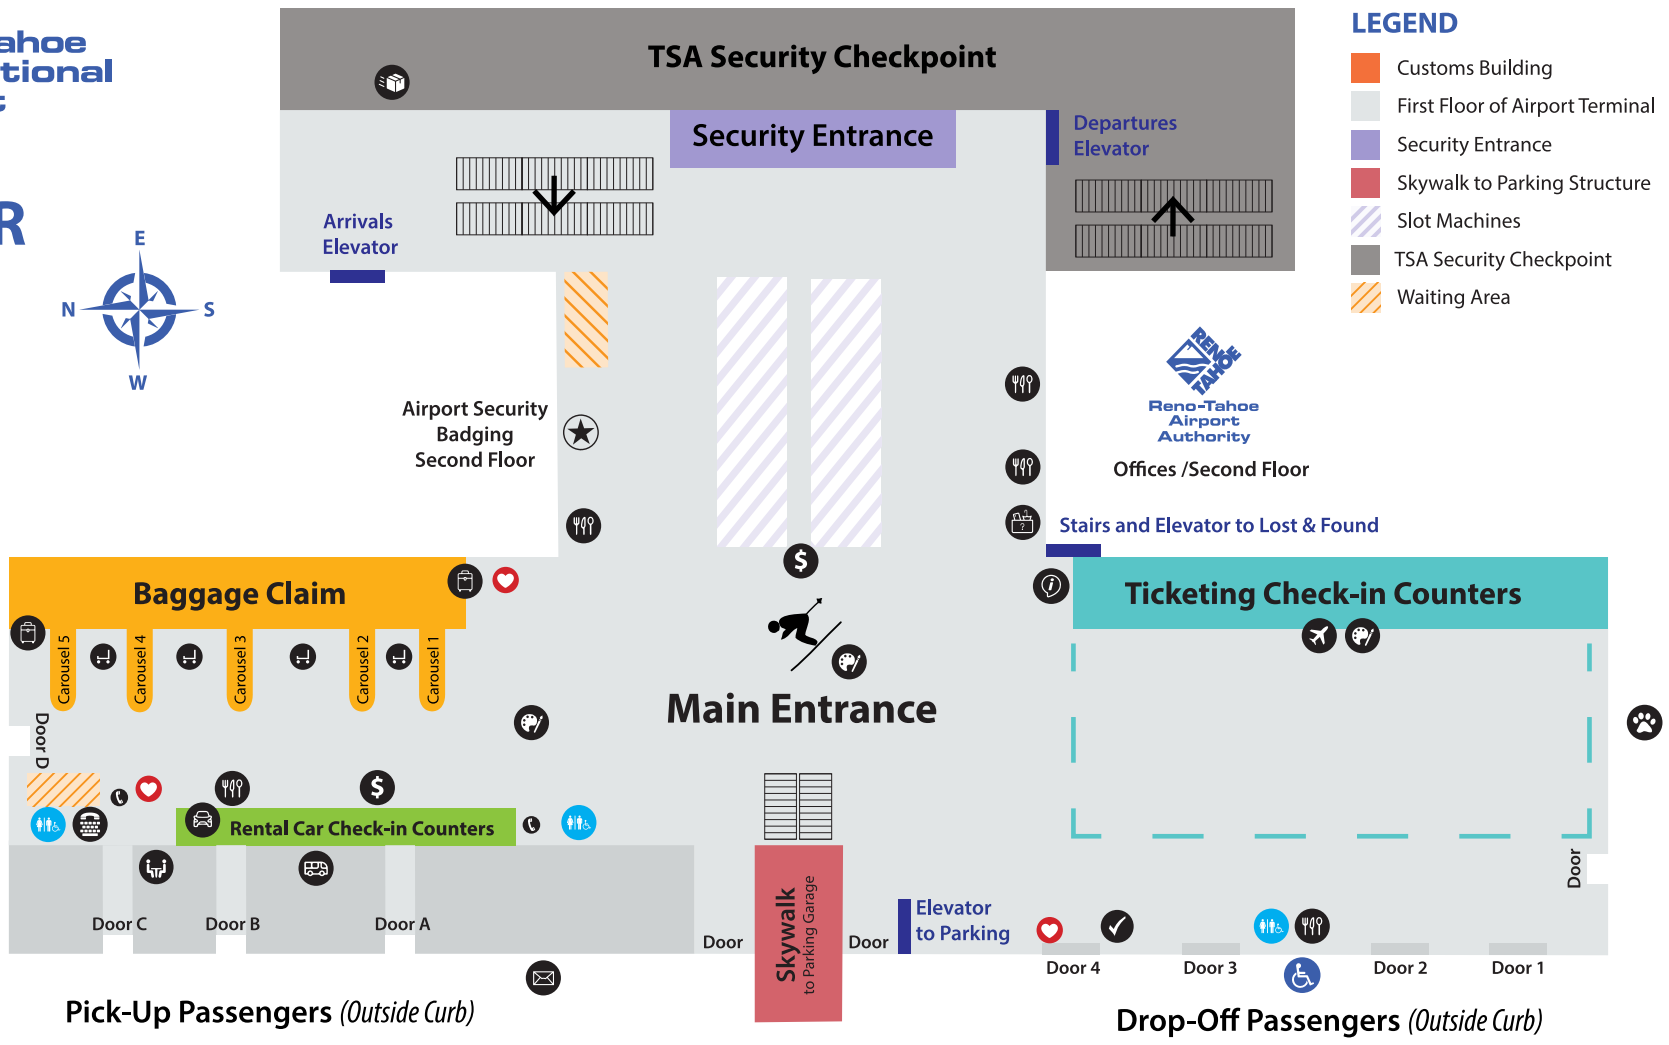

Reno-Tahoe International Airport

FIRST FLOOR

Terminal Map is not to scale

www.renoairport.com

f @renoairport

LEGEND

- Customs Building
- First Floor of Airport Terminal
- Security Entrance
- Skywalk to Parking Structure
- Slot Machines
- TSA Security Checkpoint
- Waiting Area

Customs Building

Pick-Up Passengers (Outside Curb)

Drop-Off Passengers (Outside Curb)

PASSENGER SERVICES

- Airport Mailers
- ATM
- Defibrillator
- Ground Transportation Pick-up
- Information Hub
- Restroom (Companion Care)
- River Room (Meeting Space)
- Telecommunications Device for the Deaf (TDD)
- Animal Relief Area
- Art
- FedEx & USPS
- House/Courtesy Phones (Free Local & 800 Calls)
- Lost & Found
- Restrooms
- SmarteCarte
- TSA PreCheck Enrollment Center
- Wheelchair Services

Ticketing Check-in Counters

- Alaska/Horizon
- Allegiant
- American
- Delta
- JetBlue
- Southwest
- Spirit
- Sun Country
- United
- Volaris

Baggage Claim & Offices

- Alaska
- American/US Airways
- Delta
- JetBlue
- Southwest
- United

Rental Car Check-in Counters

- Alamo
- Avis
- Budget
- Dollar/Thrifty
- Enterprise
- Hertz
- National
- Payless

Restaurants & Retail Shops

- Mari Chuy's Mexican Kitchen
- Peet's Coffee & Tea
- PGA TOUR Shop
- Silver State Marketplace
- Vending Machines