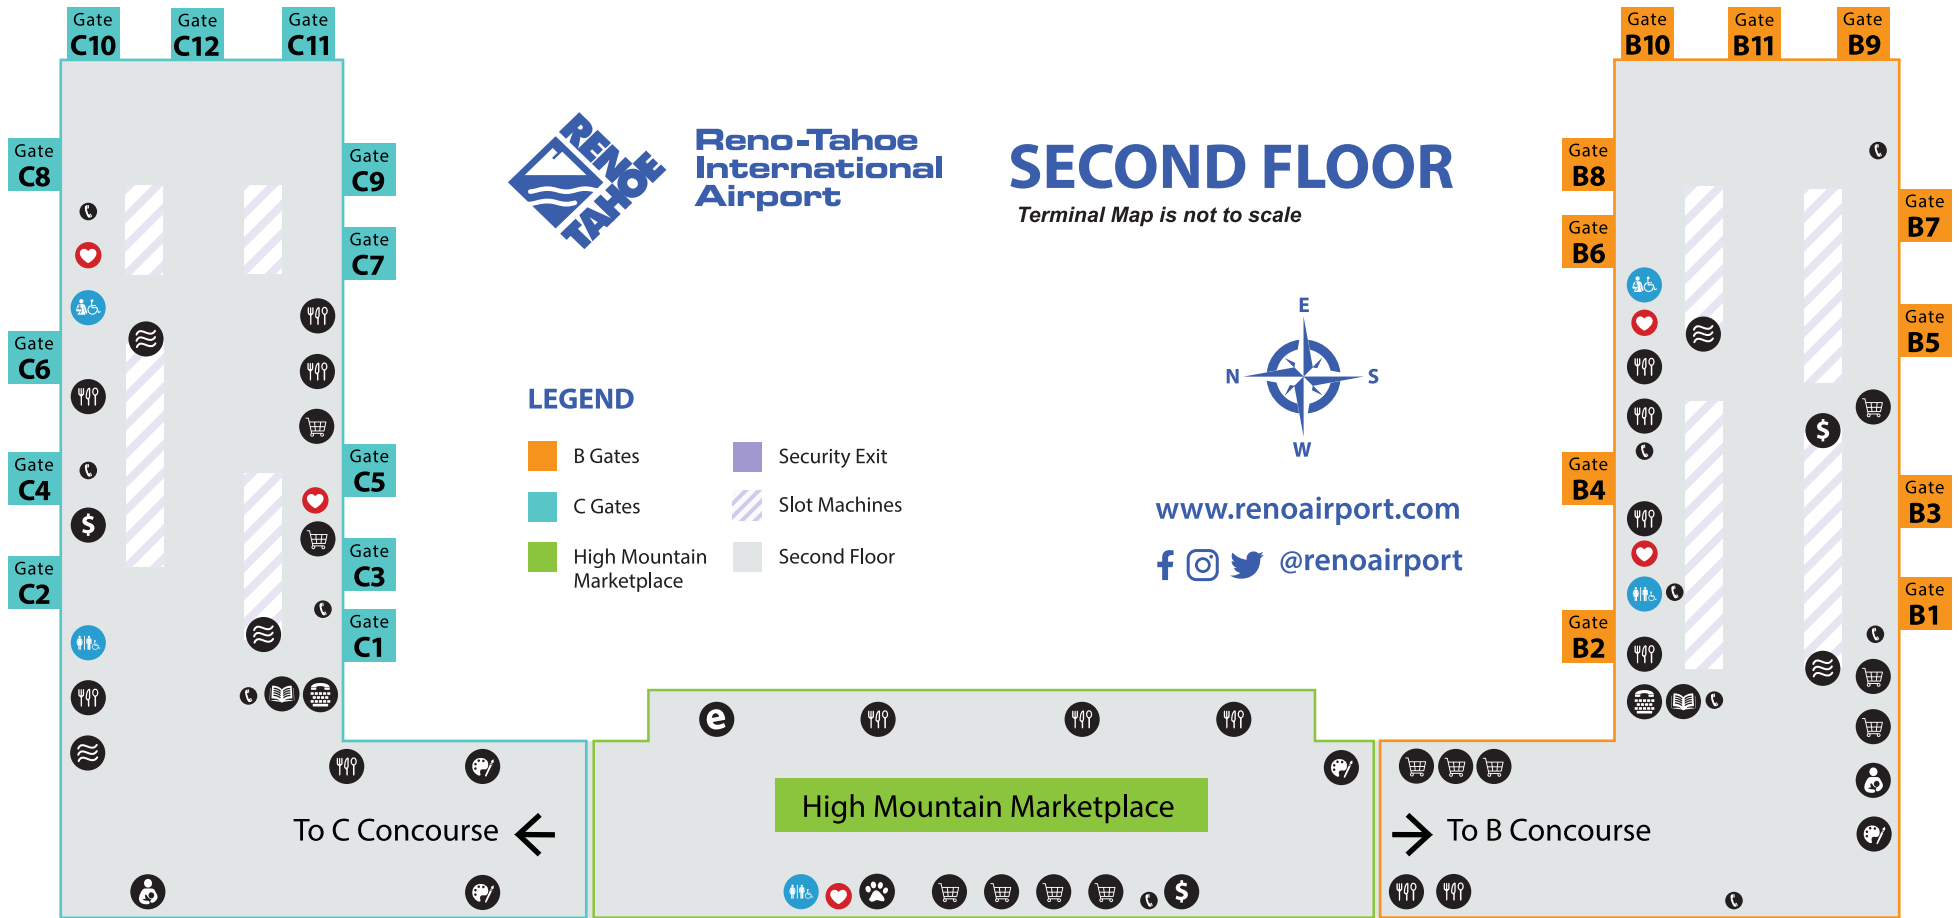

SECOND FLOOR

Terminal Map is not to scale

www.renoairport.com

[f](#) [@renoairport](#)

LEGEND

- B Gates
- C Gates
- High Mountain Marketplace
- Security Exit
- Slot Machines
- Second Floor

C Concourse Gates C1-C12

Alaska
American
Sun Country

United
Volaris

Security Exit

Arrivals Elevator

Departures
Elevator

B Concourse Gates B1-B11

Delta
JetBlue

Southwest
Spirit

C Concourse

- Food & Beverage**
Liberty Toast
Peet's Coffee
Subway
Tap & Pour
Vending Machines: Food & Drink
- Shopping**
Vending Machines: Electronics
Summit Travel

Marketplace

- Food & Beverage**
McDonald's
Peet's Coffee
Timber Ridge
- Shopping**
Brighton Collectibles
CNBC News
In Motion
No Boundaries

B Concourse

- Food & Beverage**
Peet's Coffee
Reno Drafthouse
Vending Machines: Food & Drink
Verdi Market
Vino Volo
Wild Garlic Pizza & Pub
- Shopping**
Vending Machines: Cosmetics,
Electronics, Legos, Pharmacy
Plane Provisions