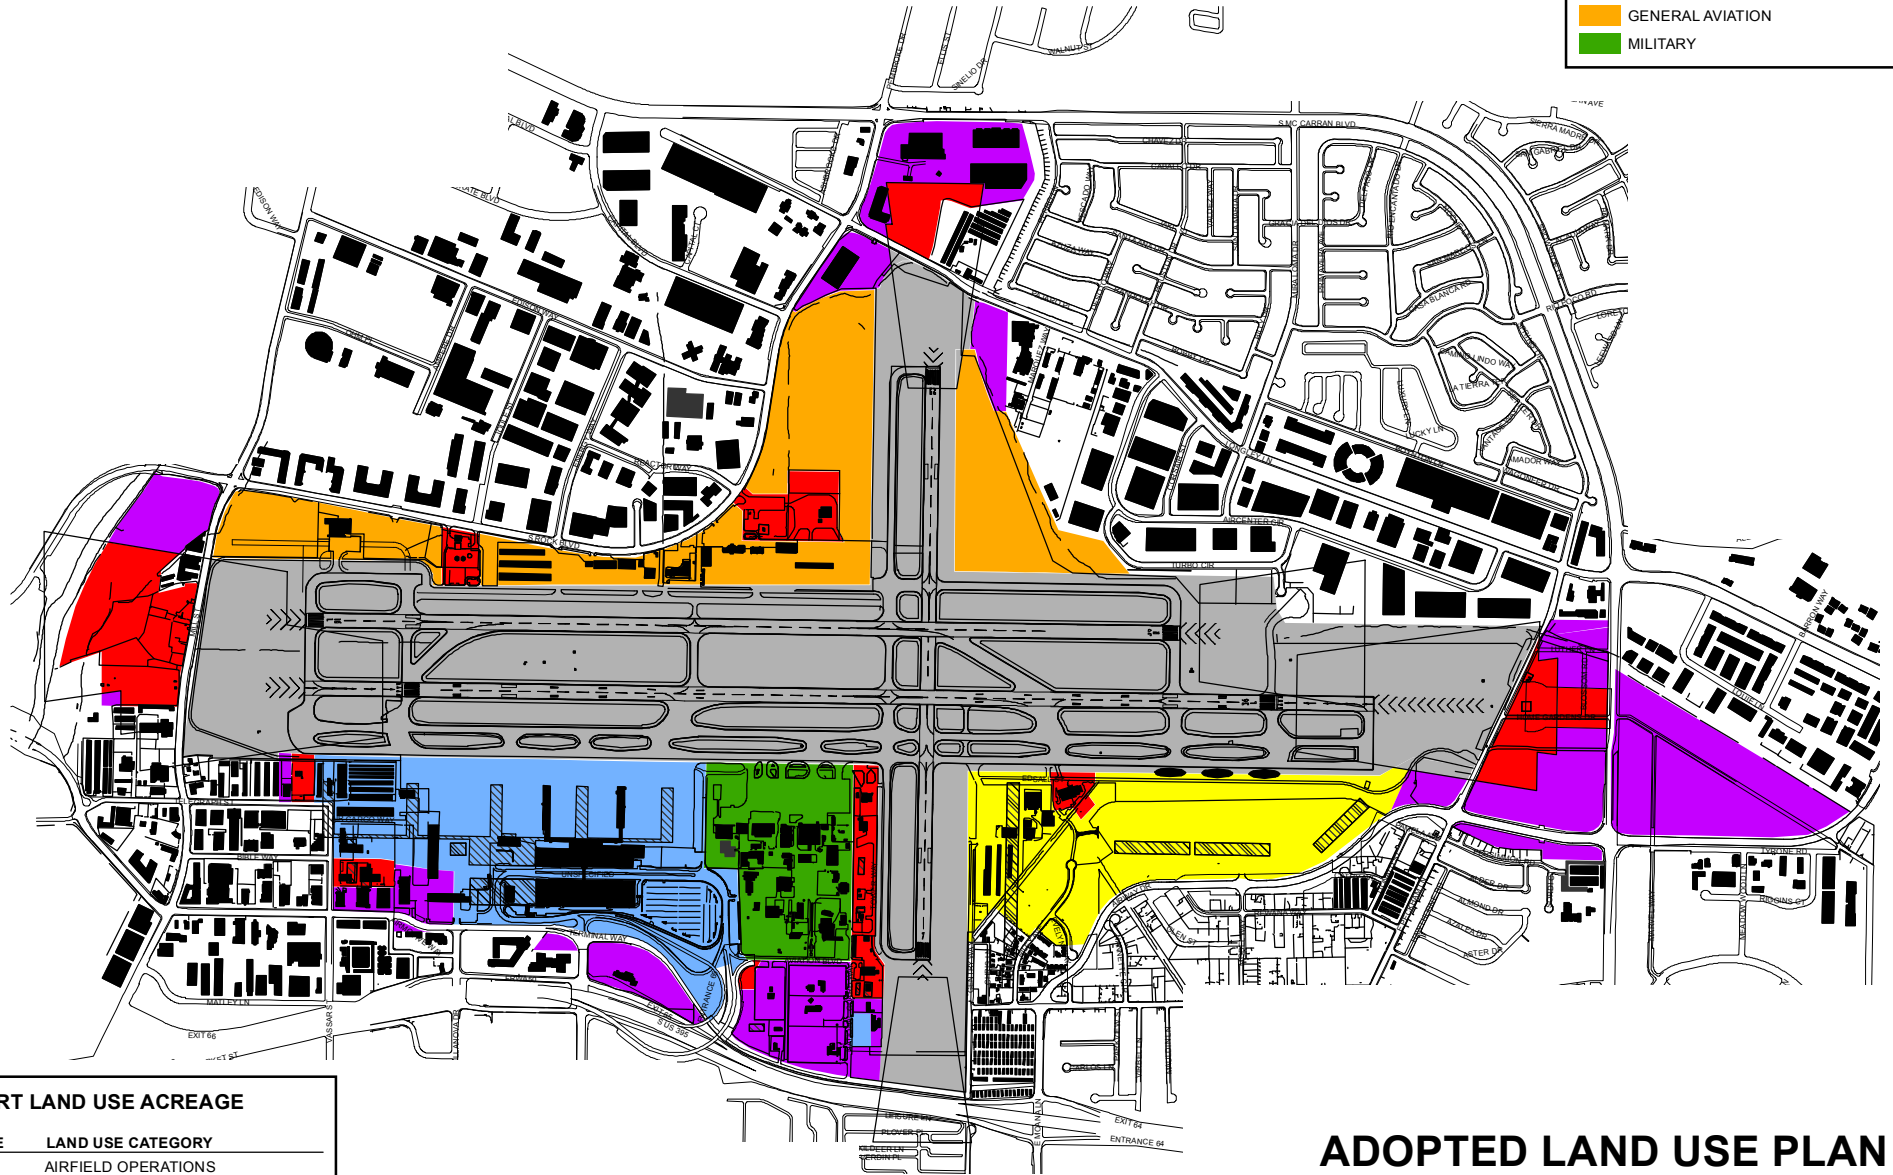

# Reno-Tahoe International Airport

## AIRPORT LAND USE LEGEND

- AIRFIELD OPERATIONS
- COMMERCIAL PASSENGER FACILITIES
- AIR CARGO OPERATIONS
- DEVELOPMENT SUPPORT
- AIRFIELD SUPPORT
- GENERAL AVIATION
- MILITARY

## AIRPORT LAND USE ACREAGE

ACREAGE	LAND USE CATEGORY
707	AIRFIELD OPERATIONS
154	COMMERCIAL PASSENGER FACILITIES
115	AIR CARGO OPERATIONS
208	DEVELOPMENT SUPPORT
112	AIRFIELD SUPPORT
159	GENERAL AVIATION
62	MILITARY

## ADOPTED LAND USE PLAN

NOT TO SCALE  
March 12, 2015