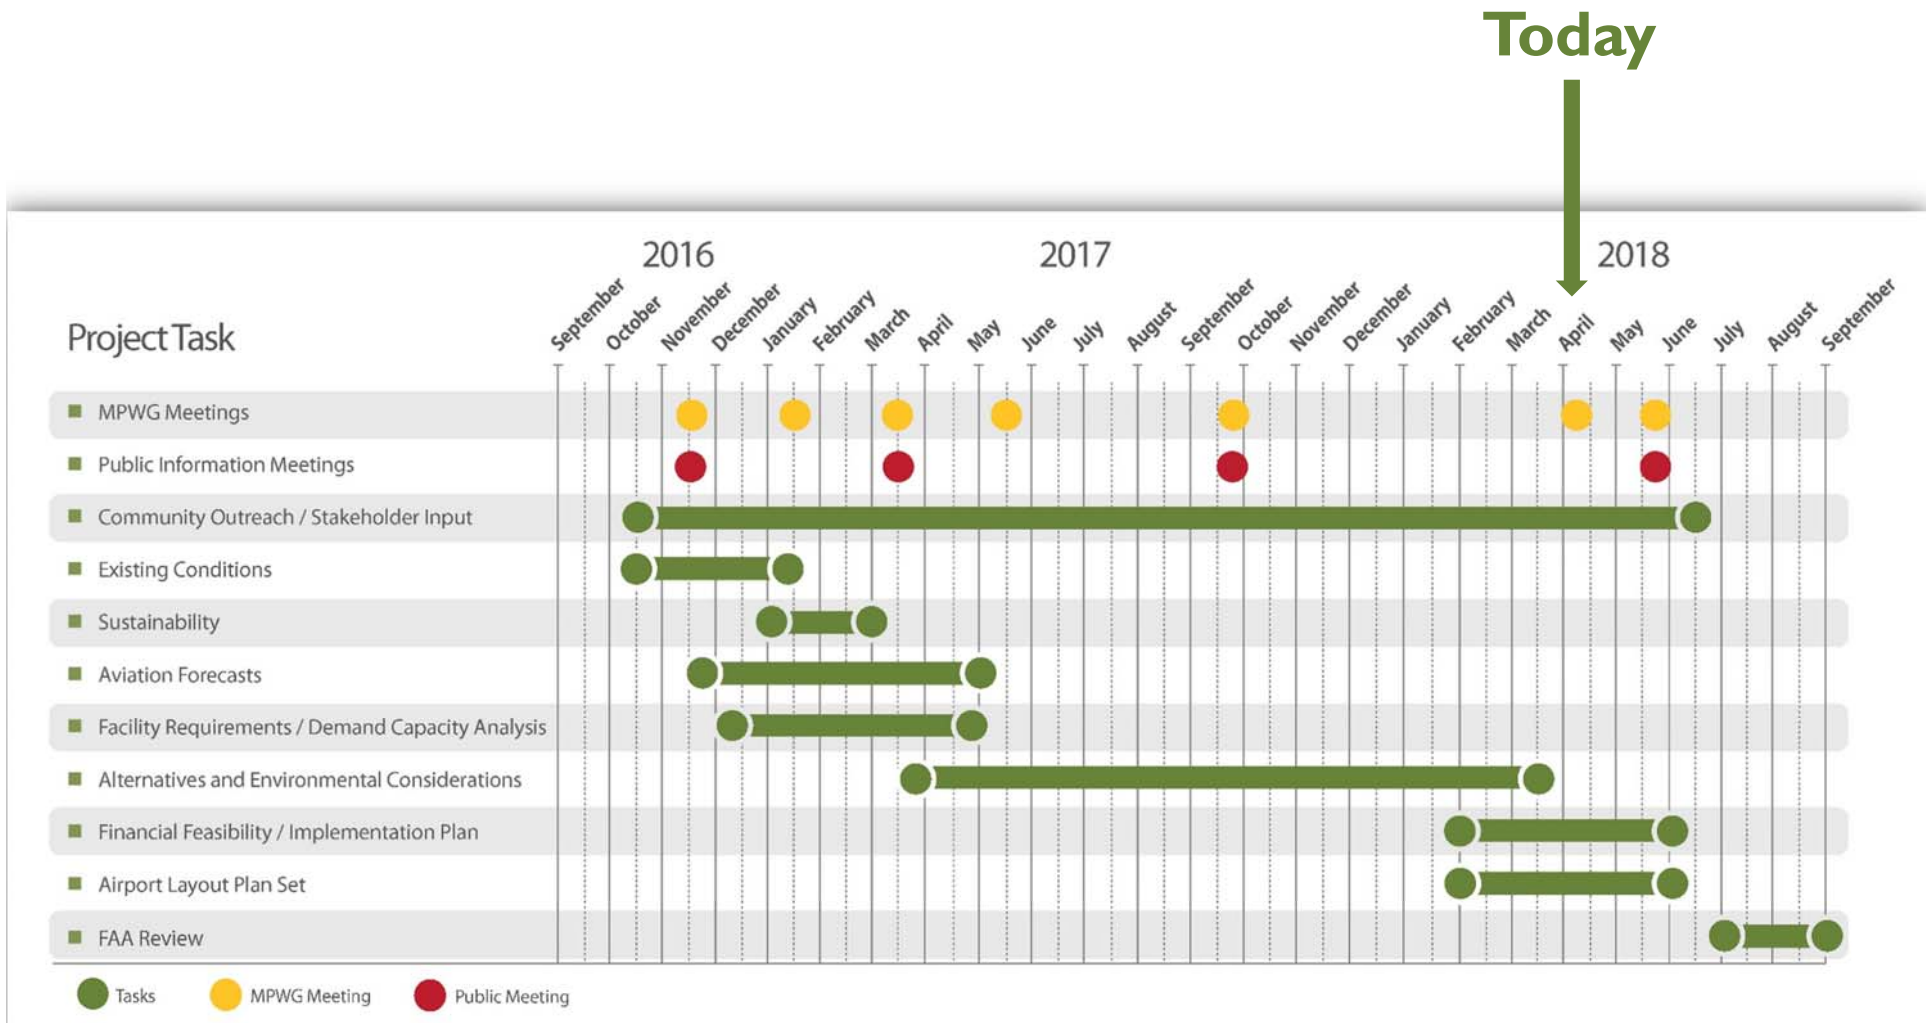

# Master Plan Schedule

Reno-Tahoe International Airport