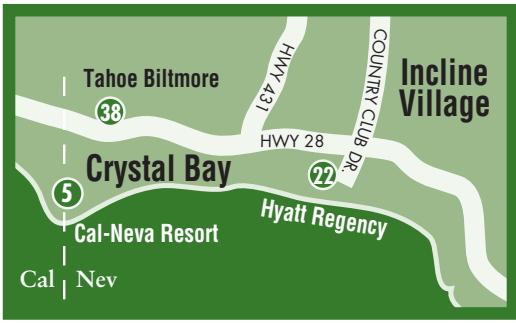

LAKE TAHOE REGION

Incline Village Inset

South Shore Inset

- ❄️ Ski Area
- Tahoe Rim Trail**
www.tahoerimtrail.org
 (775) 298-0012
- ▲ Trailheads
- Hiking & Biking Trail
- Proposed Trail

***NOTE: MAP NOT TO SCALE**