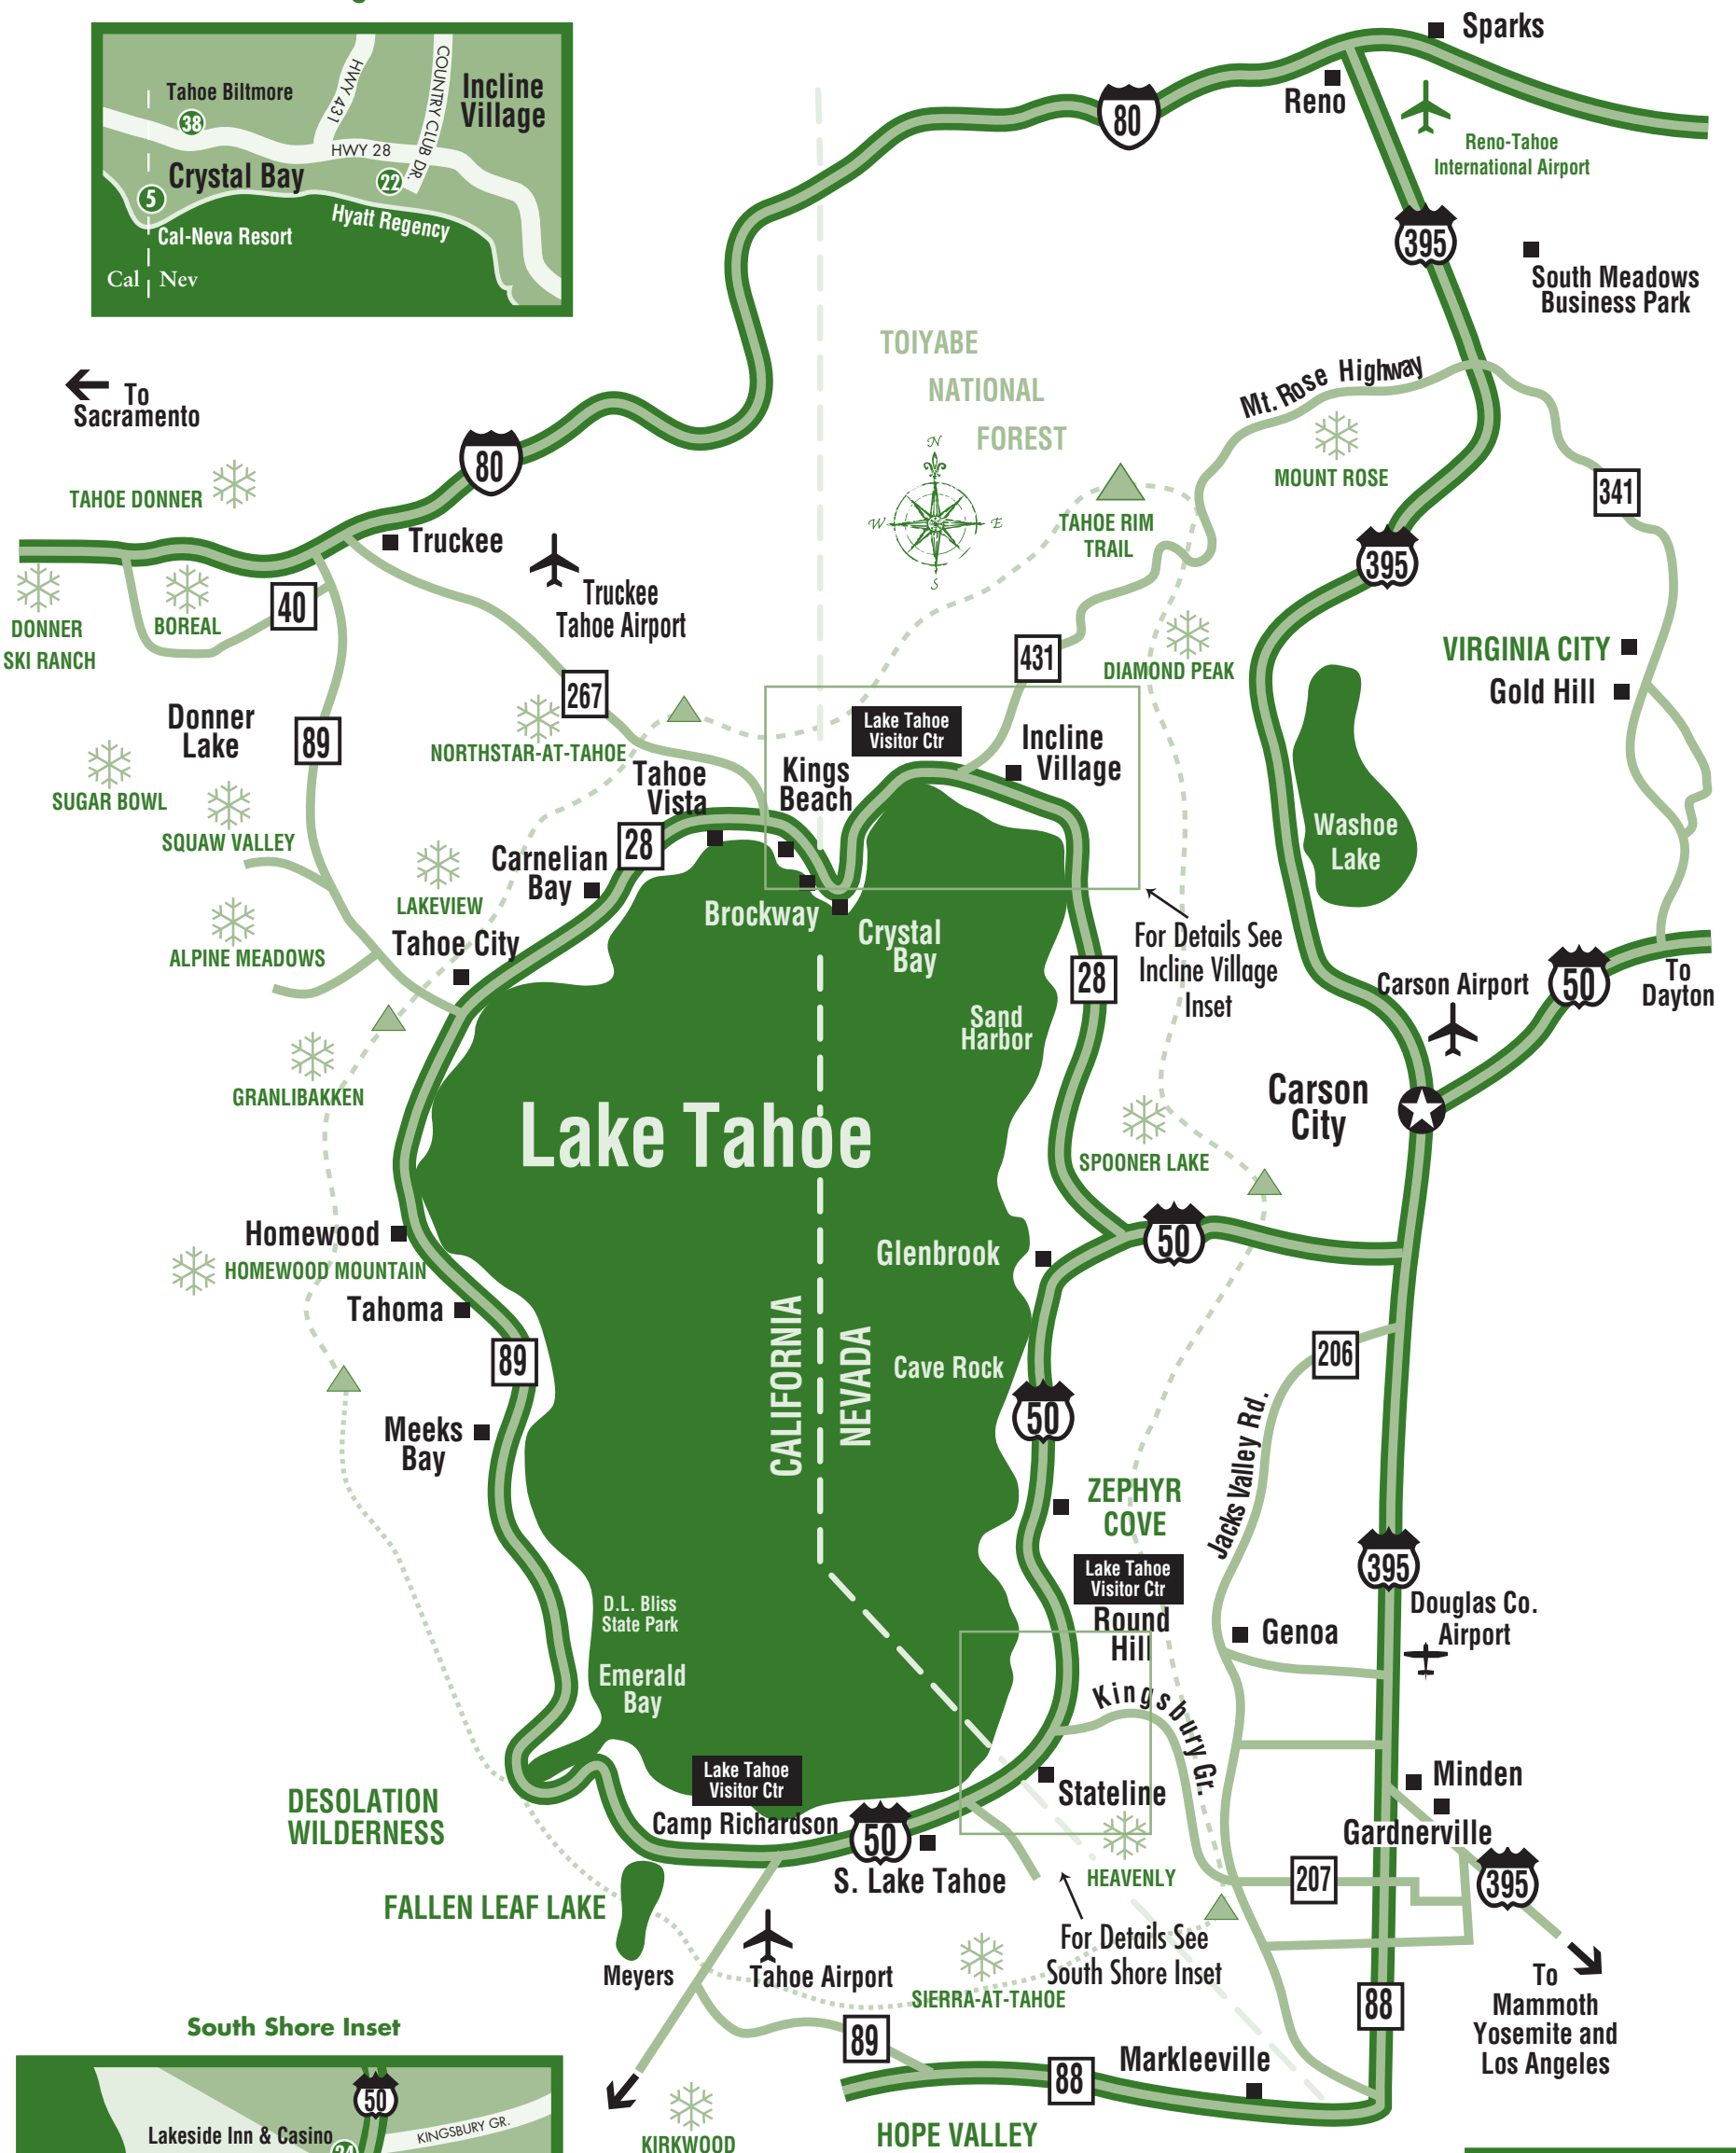

LAKE TAHOE REGION

Incline Village Inset

South Shore Inset

- ❄️ Ski Area
- Tahoe Rim Trail**
www.tahoerimtrail.org
 (775) 298-0012
- ▲ Trailheads
- Hiking & Biking Trail
- Proposed Trail

***NOTE: MAP NOT TO SCALE**