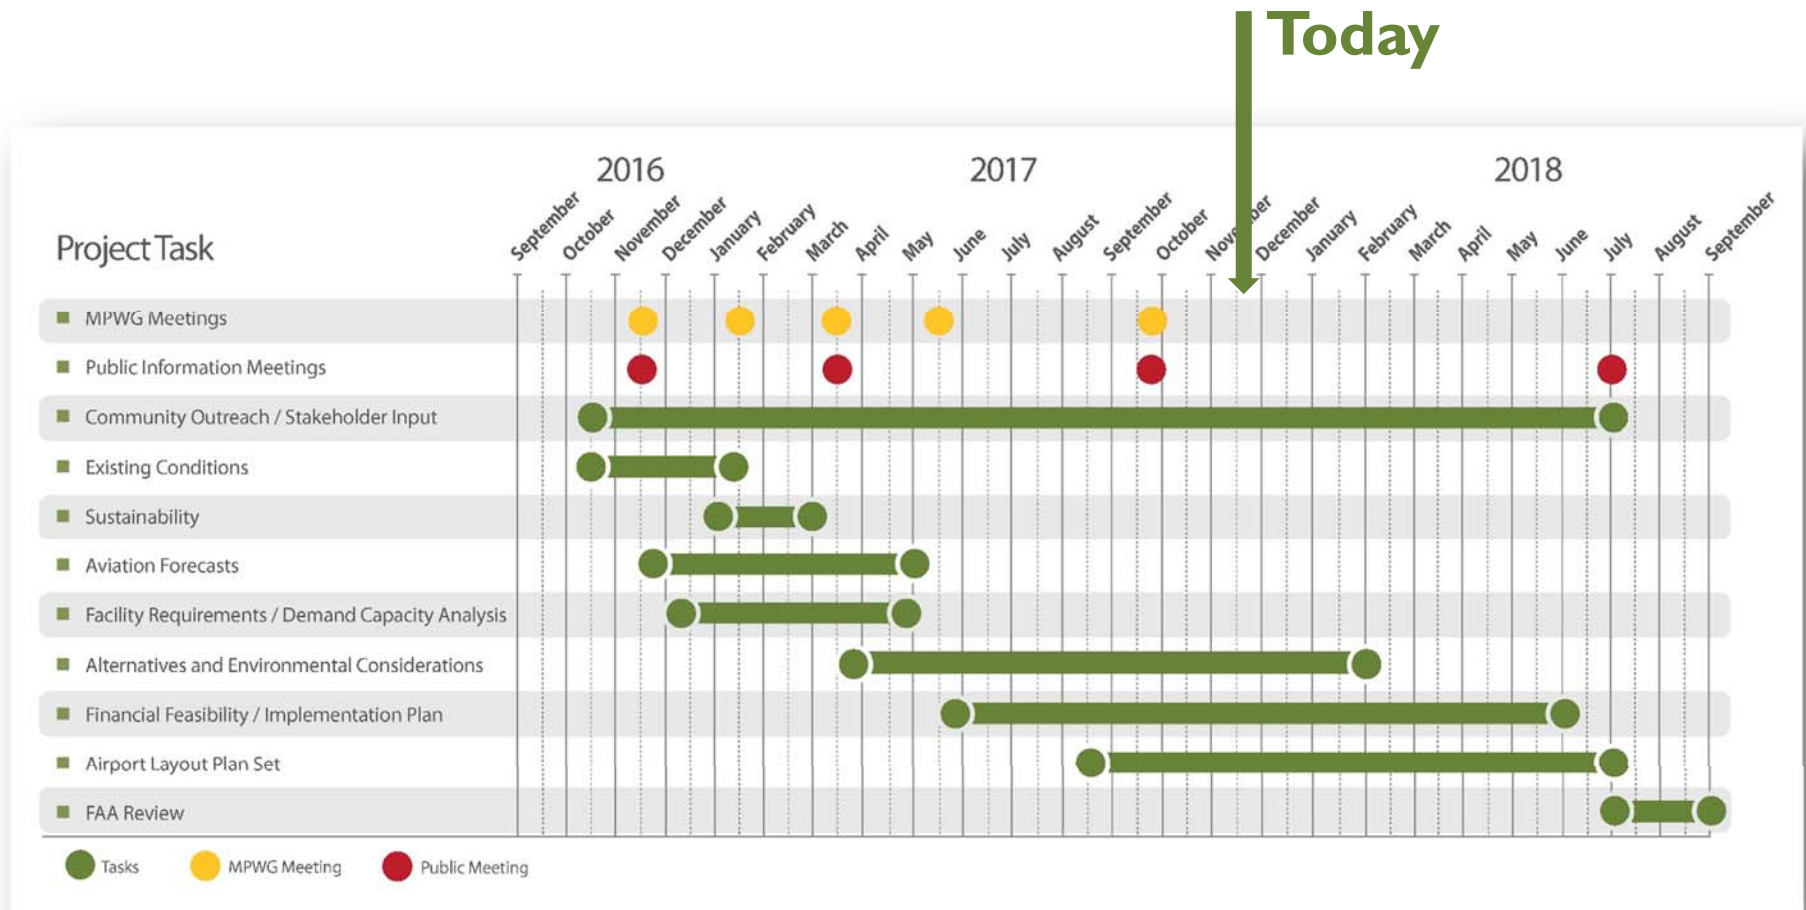

Master Plan Schedule

Reno-Tahoe International Airport