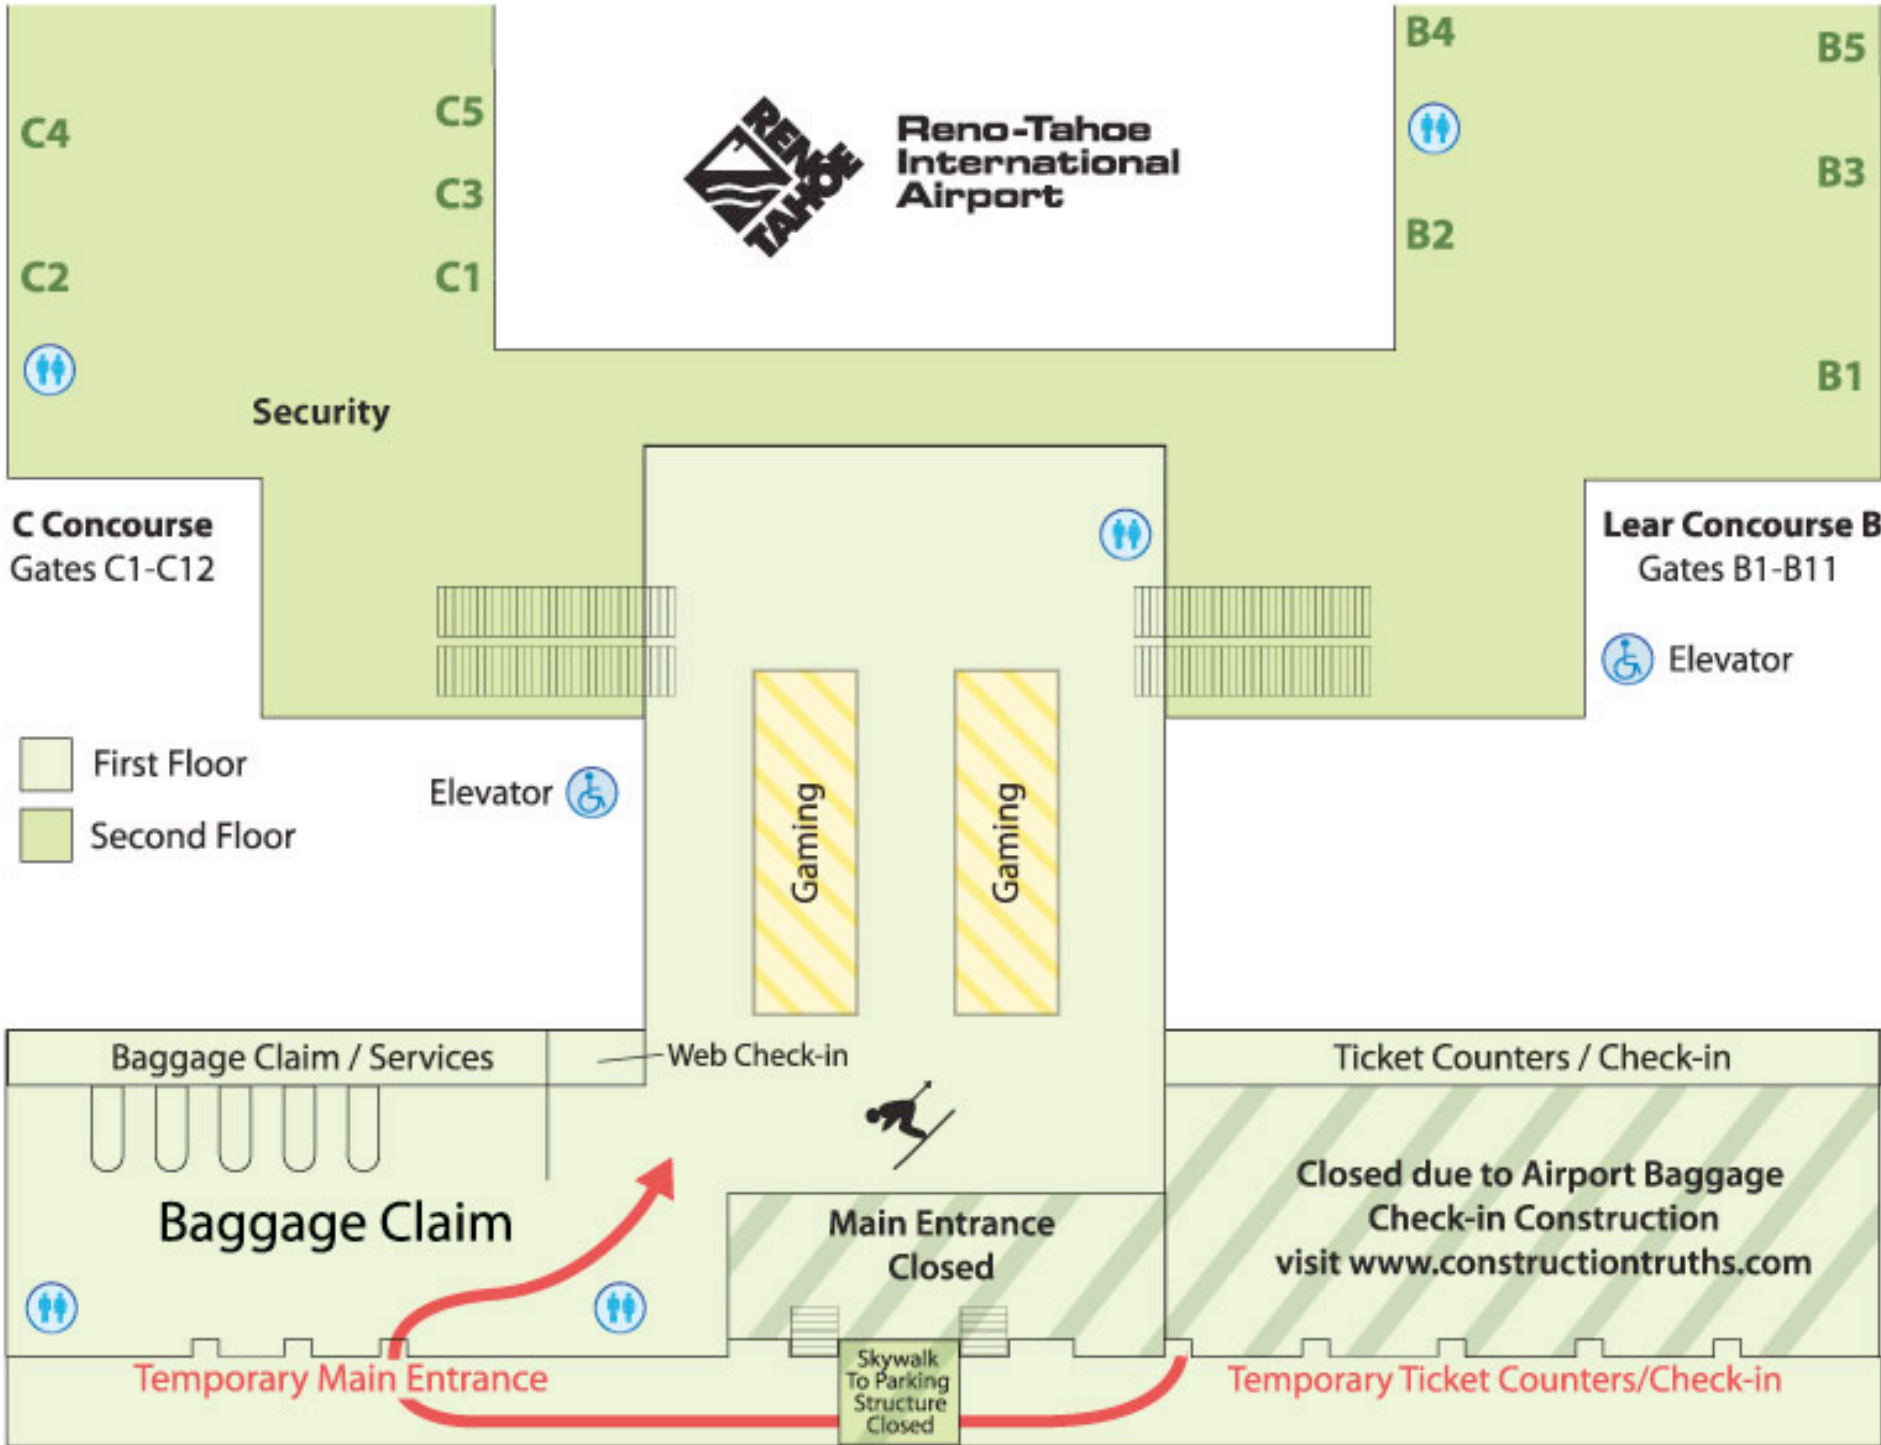

Reno-Tahoe
International
Airport

C4

C5

C3

C2

C1

B4

B5

B3

B2

B1

Security

C Concourse
Gates C1-C12

Lear Concourse B
Gates B1-B11

First Floor

Second Floor

Elevator

Gaming

Gaming

Baggage Claim / Services

Web Check-in

Ticket Counters / Check-in

Baggage Claim

Main Entrance
Closed

Closed due to Airport Baggage
Check-in Construction
visit www.constructiontruths.com

Temporary Main Entrance

Skywalk
To Parking
Structure
Closed

Temporary Ticket Counters/Check-in