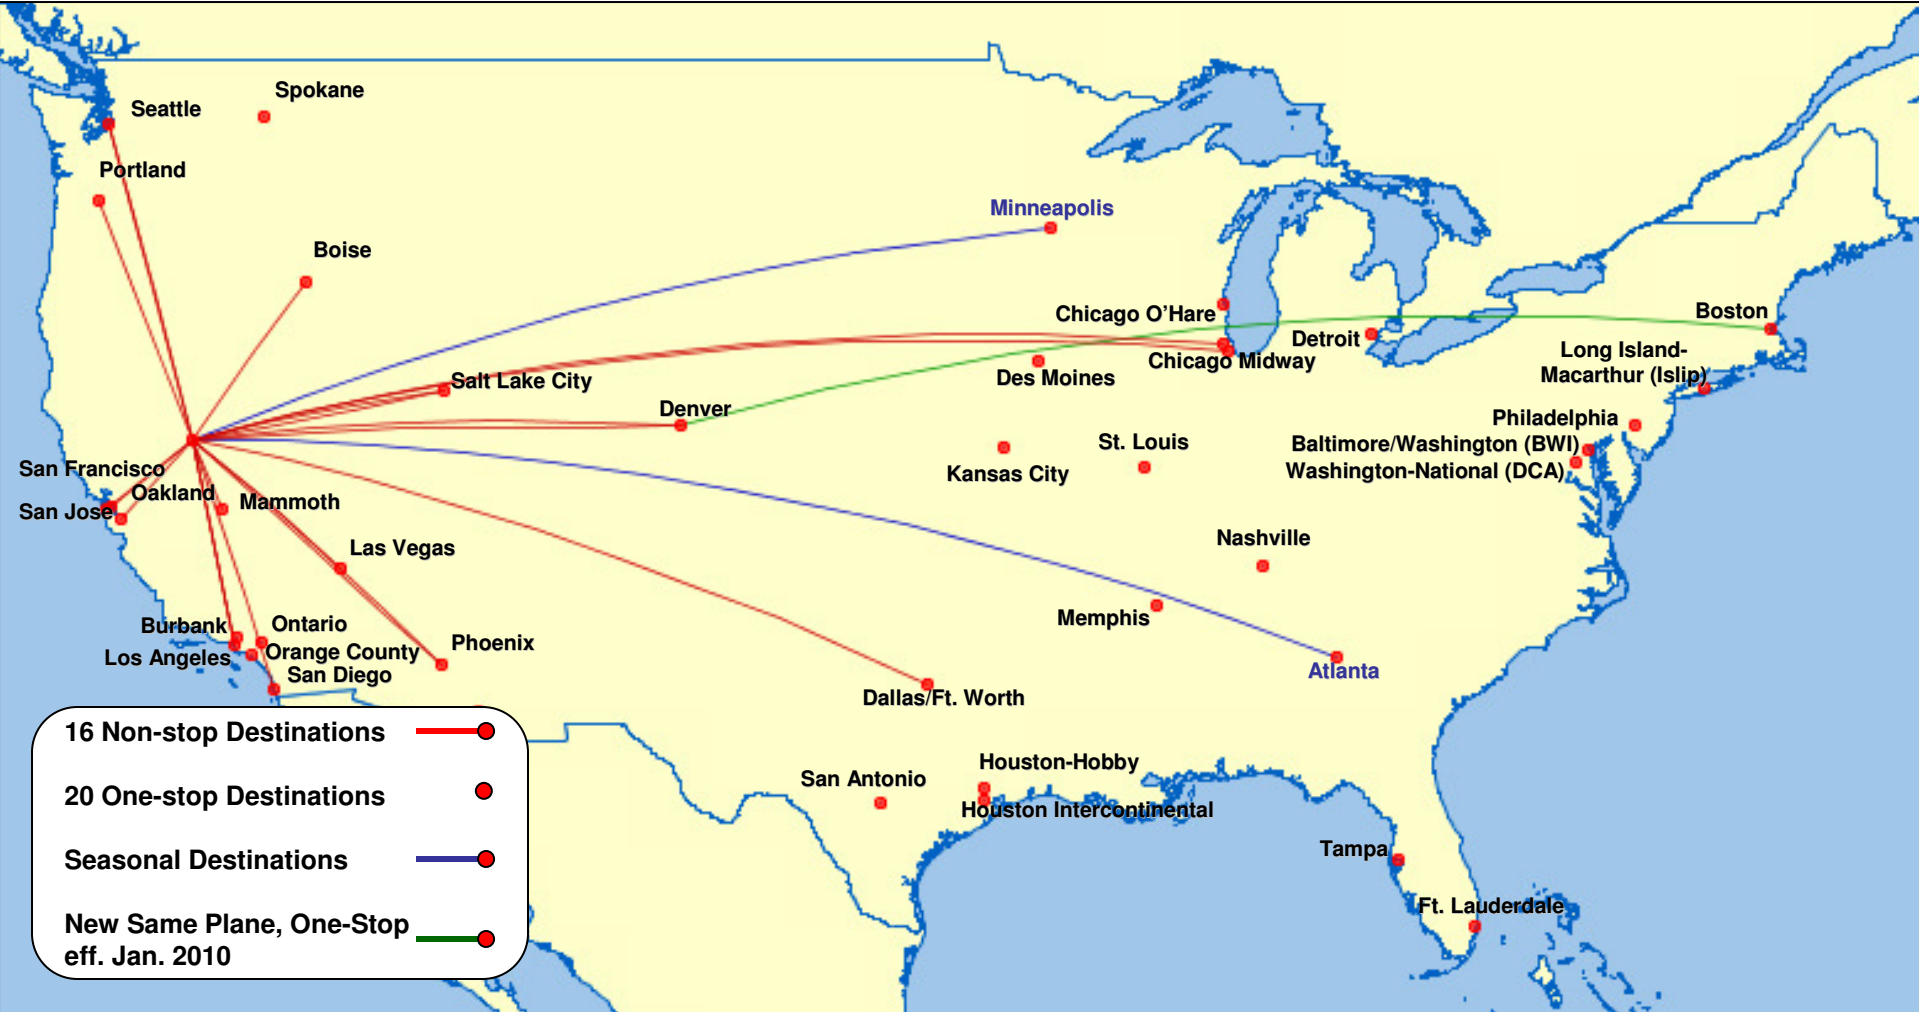

# Reno-Tahoe Non-stop and One-stop Destinations

Source: APGDat, schedule for January 2010